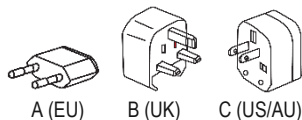

Instructions

There are three different types of plugs inside the travel case:

Use the matching plug, depending on the country you are traveling to.

Plug A can be used as an extension for plug C if needed.

By adjusting the pins plug C can be used for US and AU power sockets.

To store all plugs inside the travel case you need to put plug A in the empty slot of plug B. After this put plug B and plug C into each other so that everything fits inside the travel case.

Caution

Do not use in damp environment to avoid damage.

The product should be kept away from fire and other high temperature environment to avoid damage and explosions.

Do not try to open or repair the device.

Do not use a chemical detergent, but a dry cloth for cleaning.

Please do not pollute the environment when discarded - try to classify recycling.

GK Handelsplan GmbH
Magdeburger Straße 38-40
47800 Krefeld, Germany